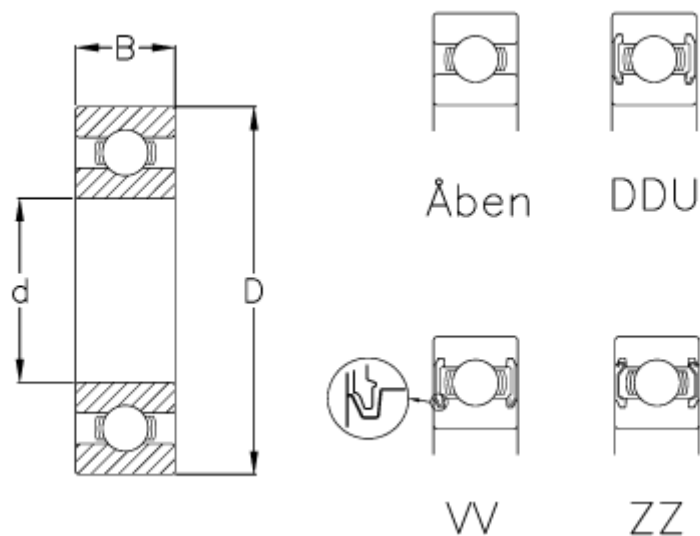

Data Sheet

Article number: 570103201703
Description: NSK Bearing 62/32 ZZ CM
Note: 42

Measures

= 62/32
 $B = 17$
 $d = 32$
 $D = 65$